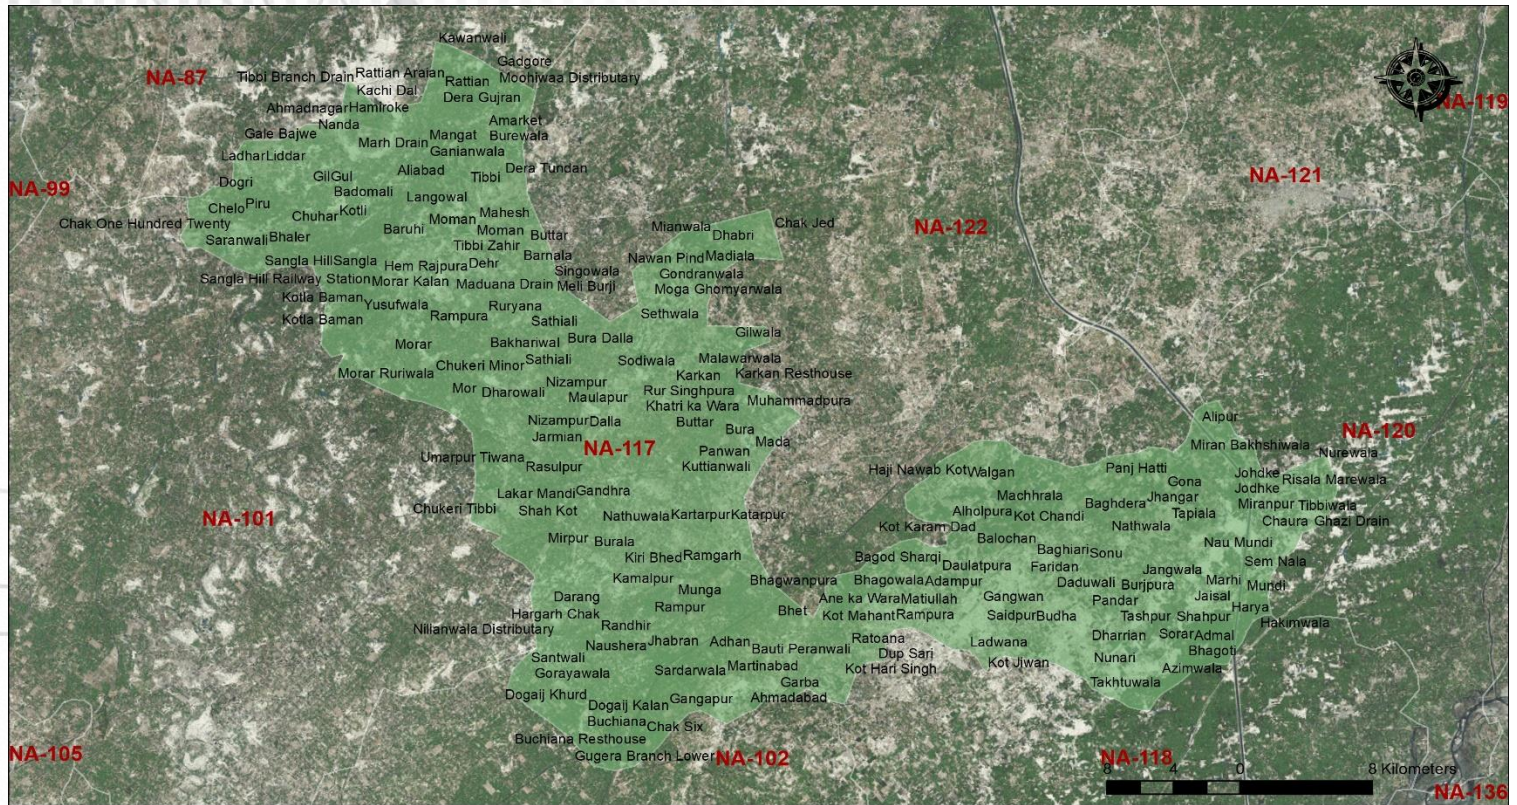

CONSTITUENCY PROFILE

NA-117 NANKANA SAHIB-I PUNJAB

CONSTITUENCY POPULATION

682,338

VOTER STATISTICS

Male **230,394**

Female **181,090**

Total **411,484**

60% of the total population are registered as voters

POLLING STATIONS

97 Male **97** Female **147** Combined **341** Total

Number of polling stations where registered voters exceed 1,200 **165**

POLLING BOOTHS

512 Male **408** Female **920** Total

AVERAGE VOTER AT POLLING STATION **1,207** AVERAGE VOTER AT POLLING BOOTH **447**

LIST OF CONTESTING CANDIDATES

#	Name	Name of Political Party
1	Akram Hayat Cheema	Independent
2	Ch. Bilal Ahmad Virk	Pakistan Tehreek-e-Insaf
3	Ch. Shafaqat Rasul Ghuman	Independent
4	Ch. Muhammad Barjees Tahir	Pakistan Muslim League (Nawaz)
5	Ch. Waqas Ahmad Virk	Independent
6	Dr. Haroon Ishfaq Chaudhary	Allah-o-Akbar Tehreek
7	Tariq Mehmood Bajwa	Independent
8	Muhammad Azam	Independent
9	Muhammad Rizwan Wahga	Tehreek-e-Labaik Pakistan
10	Muhammad Waqas	Pakistan Peoples Party Parliamentarians
11	Naeem Iqbal	Independent